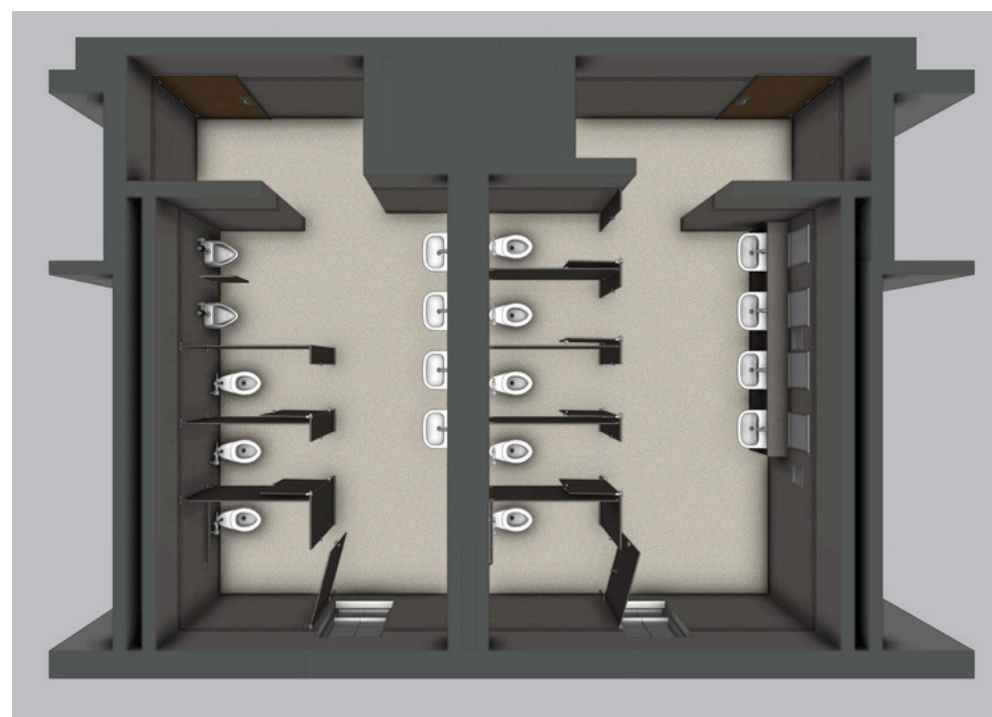

THE ST. MARGARET SCHOOL RESTROOM RENOVATIONS

ELEVATION '1' - MEN'S ROOM

ELEVATION '2' - MEN'S ROOM

To make a donation in support of our Flush Fund II Campaign, you can scan the QR code below, send a check in the Flush Fund II envelope in your offertory packet, make a donation on GiveCentral, or drop a donation off to the parish office.

Thank you!

ELEVATION '3' - WOMEN'S ROOM

ELEVATION '4' - WOMEN'S ROOM